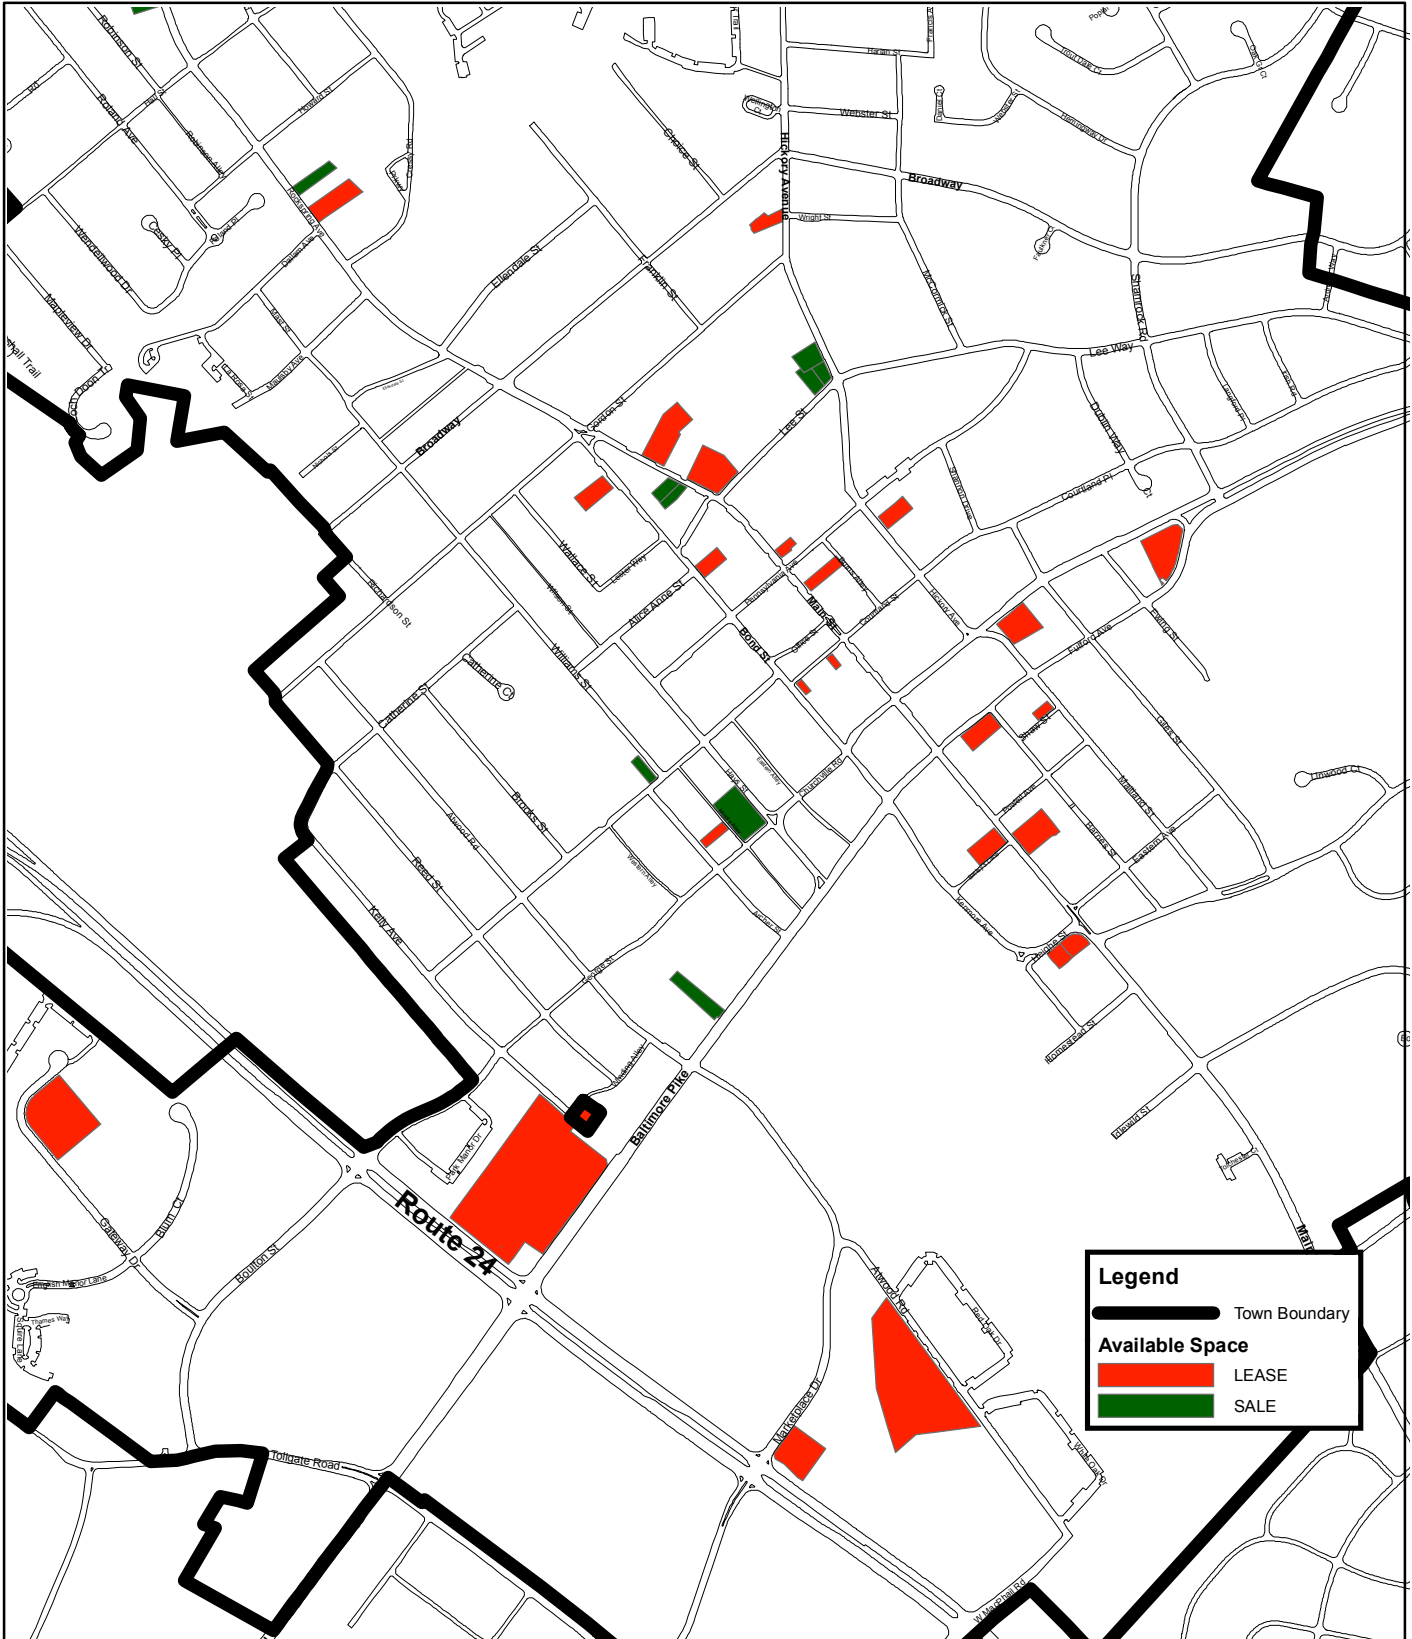

Town of Bel Air

Available Space Inventory
October 2018

0 365 730 1,460 Feet

Map prepared by the
Town of Bel Air
Public Works Department