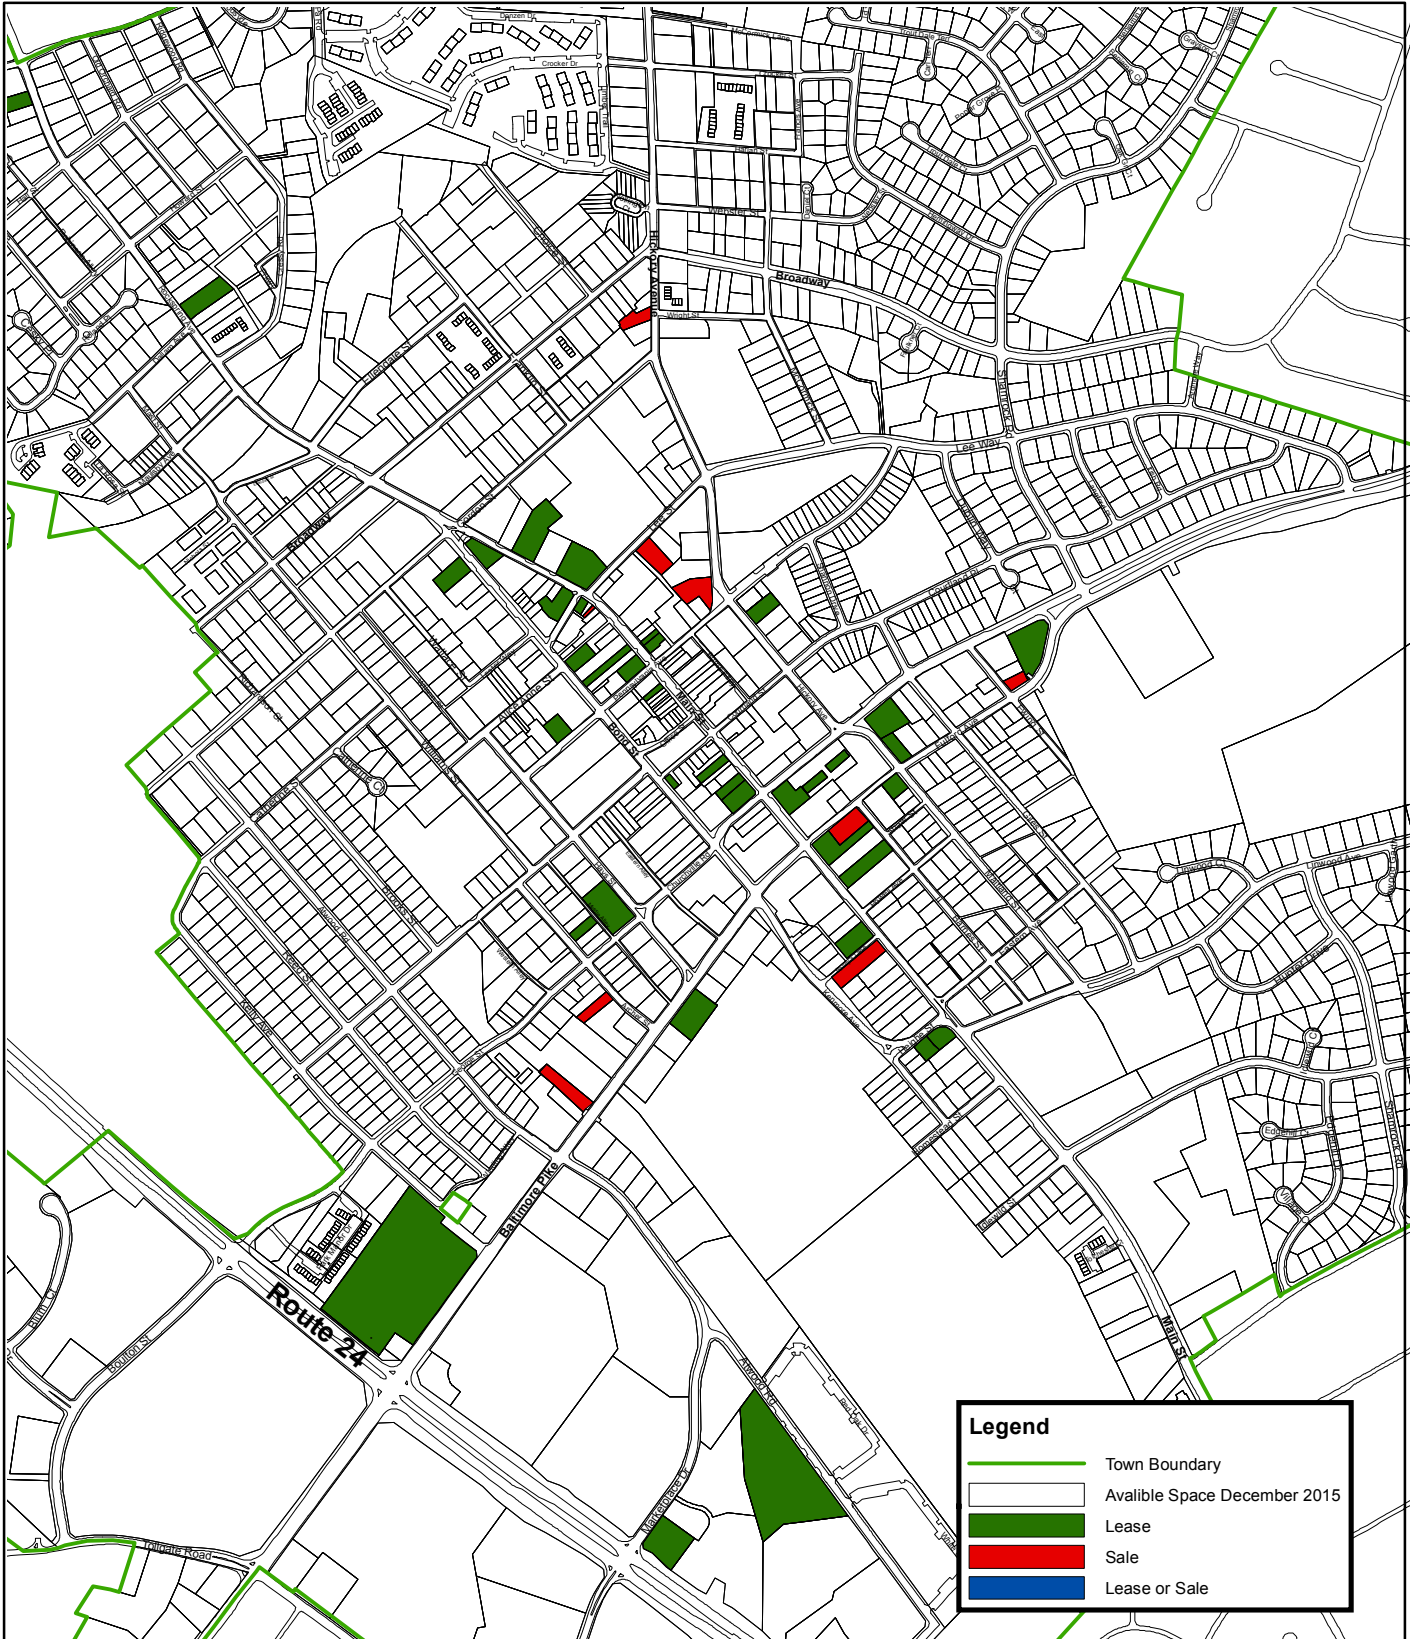

Town of Bel Air

Available Space Inventory
March 2016

0 370 740 1,480 Feet

Map prepared by the
Town of Bel Air
Planning Department